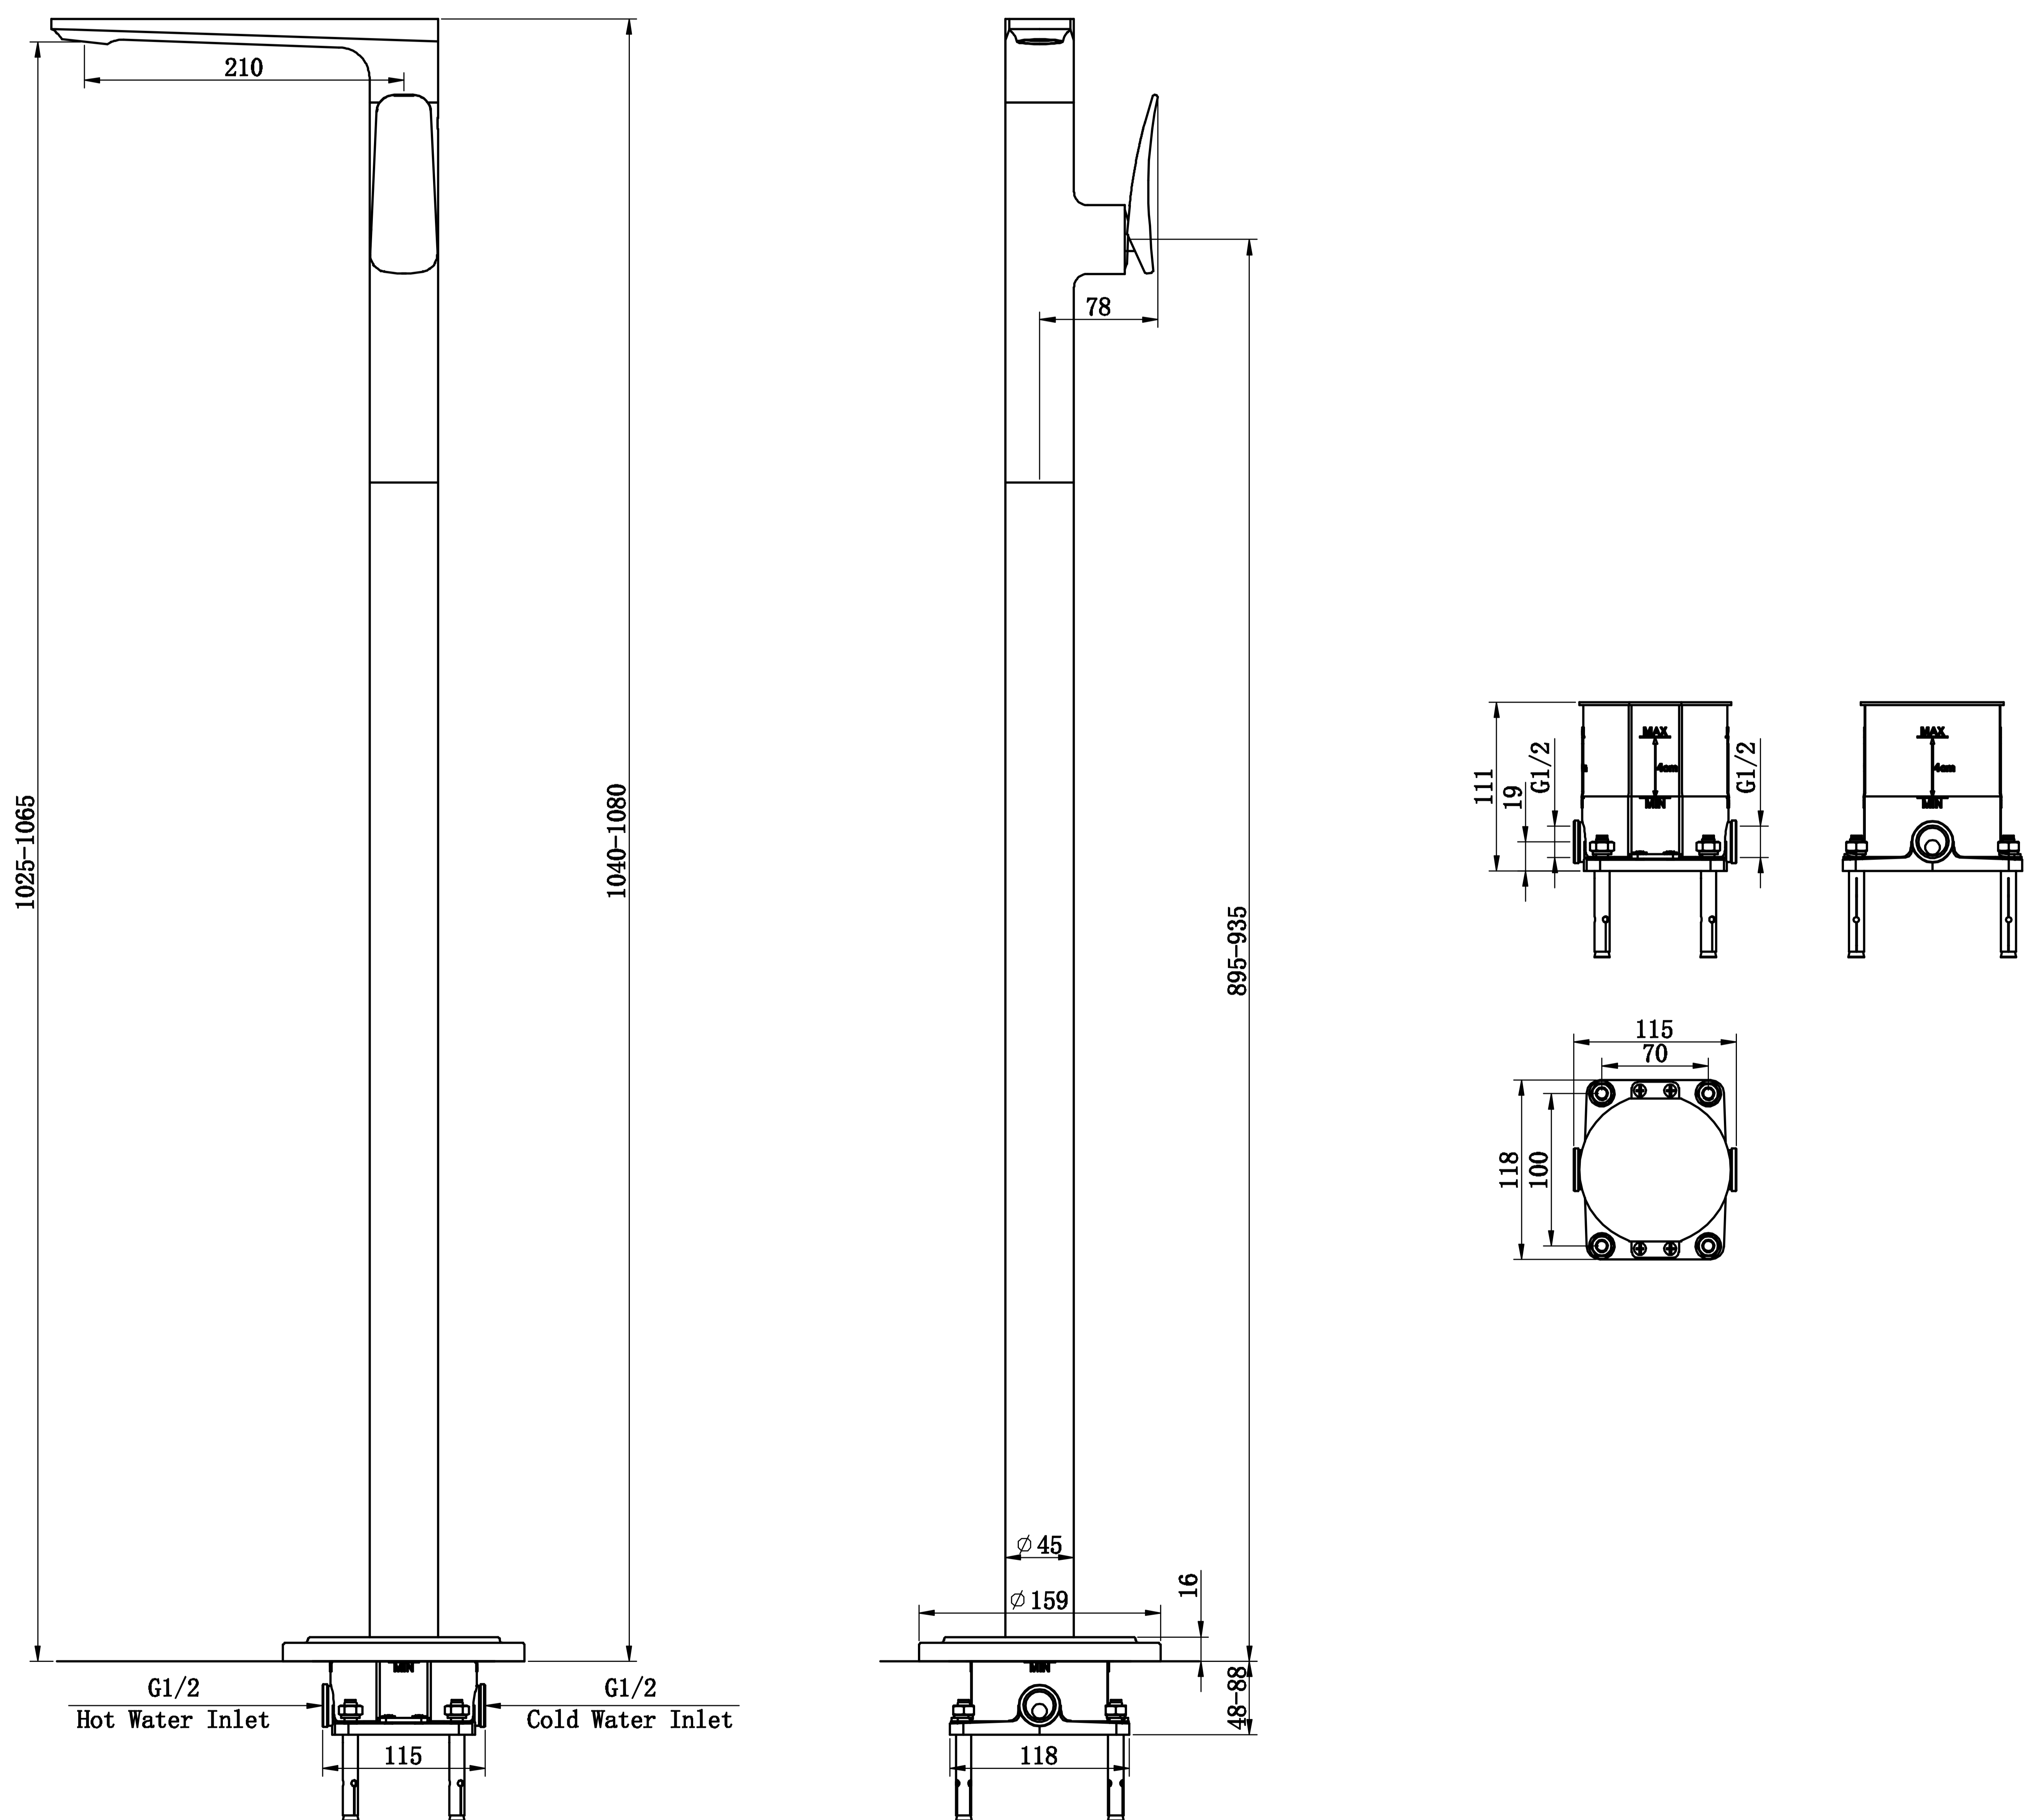

Floor Mounted Basin Mixer

Product Code : **2568**

Technical Drawing

All dimension are in **mm**